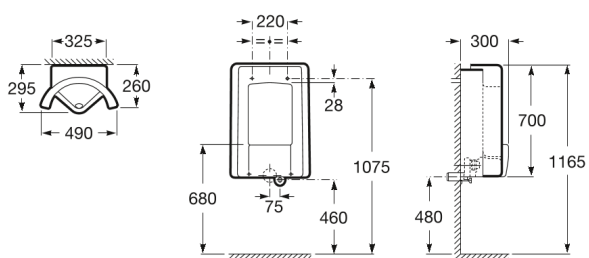

SITE

Urinal with back inlet

DIMENSIONS

Length 490 mm
 Width 295 mm
 Height 700 mm

COLOURS AND FINISHES

 00 White

TECHNICAL DRAWINGS

FEATURES

Ceramic urinal with back inlet. Includes flexible trap, elbow, connector and waste plug.

Incompatible with cover

Recommended for public spaces

Water inlet position: Back horizontal

COMPATIBLE WITH

Self-closing built-in one-water shut-off cock for urinal with round wall-plate

5A9077C00

ECO self-closing built-in one-water shut-off cock for urinal with round wall plate

5A9C24C00

S- Electronic urinal flush valve

5A8102..0

S - Electronic urinal flush valve powered by batteries

5A9502..0